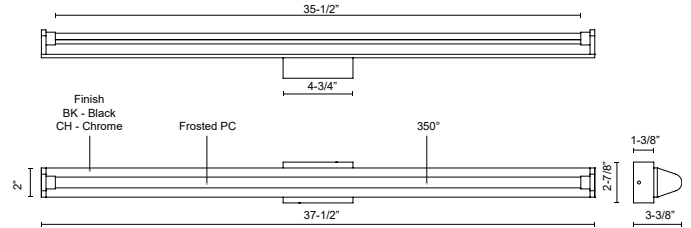

PLYMOUTH VL60637

VANITY

PROJECT

DESCRIPTION

Round Linear lighting element on a rectangular base, frosted PC cover, available in two length, Black and Chrome finishes

SPECIFICATION DETAILS

Fixture Dimensions	L37-1/2" x H2-7/8" x E3-5/8"
Light Source	LED with DC Driver
Wattage	29W
Total Lumens	2380lm
Delivered Lumens	BK-1278lm; CH-1801lm;
Voltage	120V
Color Temperature	3000K
CRI (Ra)	90CRI
Optional Color Temps	2700K - 5000K Available, Minimum Order Quantities Apply
LED Rated Life	50,000 hours
Dimming	100% - 10%, TRIAC or ELV Dimmer (Not Included)
Diffuser Details	Frosted PC Diffuser
ADA Compliant	Yes
Location	Damp
Mounting Style	All Orientation; Wall;
CEC Title 24 JA8	Yes, JA8-2022
Canopy Dimensions	W6" x H4-5/8" x E1/4"
Paint Finish	BK02; CH01;

* For custom options, consult factory for details.

* For warranty information, please visit www.kuzcolighting.com/warranty

KUZCO

CANADA: 19054 28TH AVENUE - SURREY, BC V3Z 6M3

USA: 3035 E. LONE MOUNTAIN ROAD - LAS VEGAS, NV 89081

WWW.KUZCOLIGHTING.COM

© 2021 KUZCO LIGHTING. ALL RIGHTS RESERVED.

COMMENT