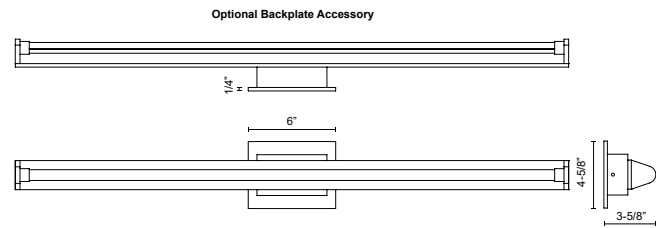

PLYMOUTH VL60637

VANITY

PROJECT

DESCRIPTION

Round Linear lighting element on a rectangular base, frosted PC cover, available in two length, Black and Chrome finishes

SPECIFICATION DETAILS

Fixture Dimensions	L37-1/2" x H2-7/8" x E3-5/8"
Light Source	LED with DC Driver
Wattage	29W
Total Lumens	2380lm
Delivered Lumens	BK-1278lm; CH-1801lm;
Voltage	120V
Color Temperature	3000K
CRI (Ra)	90CRI
Optional Color Temps	2700K - 5000K Available, Minimum Order Quantities Apply
LED Rated Life	50,000 hours
Dimming	100% - 10%, TRIAC or ELV Dimmer (Not Included)
Diffuser Details	Frosted PC Diffuser
ADA Compliant	Yes
Location	Damp
Mounting Style	All Orientation; Wall;
CEC Title 24 JA8	Yes, JA8-2022
Canopy Dimensions	W6" x H4-5/8" x E1/4"
Paint Finish	BK02; CH01;

* For custom options, consult factory for details.

* For warranty information, please visit www.kuzcolighting.com/warranty

KUZCO

CANADA: 19054 28TH AVENUE - SURREY, BC V3Z 6M3

USA: 3035 E. LONE MOUNTAIN ROAD - LAS VEGAS, NV 89081

WWW.KUZCOLIGHTING.COM

© 2021 KUZCO LIGHTING. ALL RIGHTS RESERVED.

COMMENT